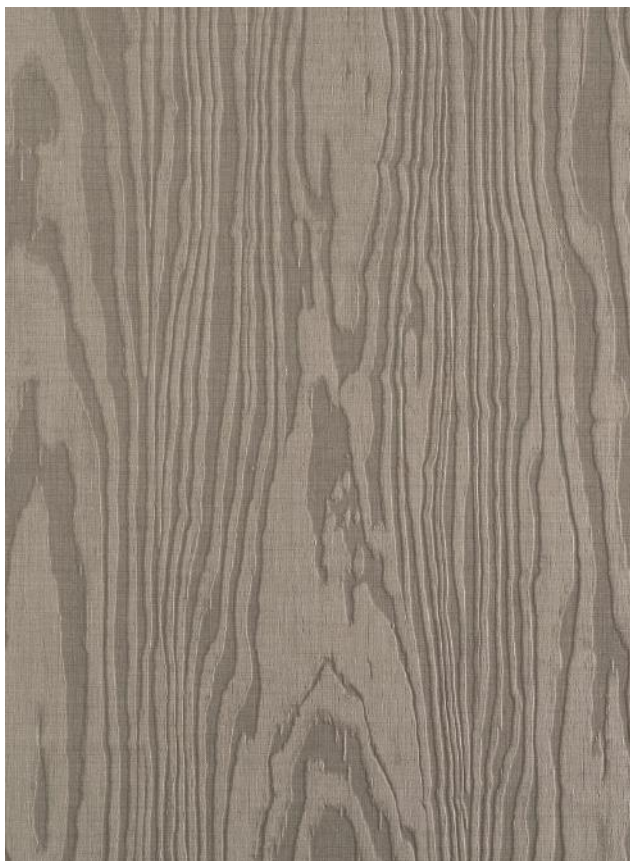

# XYLO CLEAF

### MILLENNIUM

FA44

KAKI

The Millennium texture reproduces the extremely smooth and uniform composition of red pines. Its flaming look creates beautiful visual effects through alternating levels of matt and gloss.